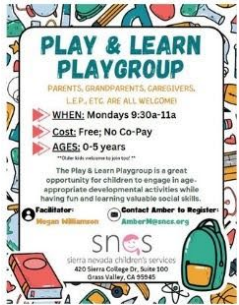

The Learning Center (TLC):

- **Lending Library** – Offering curriculum, music, books, toys and games available for check out.
- **Play Space** – An enriching play space with a stage, costumes and creative play areas.

-Open Play Schedule for the Craig S. Phillips Learning Center-

Sunday	Monday	Tuesday	Wednesday	Thursday	Friday	Saturday
			1	2	3	4
	Available TLC Hours: 8a-9a & 11:30a-4:45p	Available TLC Hours: 8a-2:30p	Available TLC Hours: 8a-4:45p	Available TLC Hours: 8a-9a & 11:30a-4:45p	Closed 	
5	6	7	8	9	10	11
	Available TLC Hours: 8a-9a & 11:30a-4:45p	Available TLC Hours: 8a-2:30p	Available TLC Hours: 8a-11:30a & 1:30p-4:45p	Available TLC Hours: 8a-9a & 11:30a-4:45p	Available TLC Hours: 8a-1:45p	
12	13	14	15	16	17	18
	Available TLC Hours: 8a-9a & 11:30a-4:45p	Available TLC Hours: 8a-2:30p	Available TLC Hours: 8a-1:30p & 3:30p-4:45p	Available TLC Hours: 8a-9a & 11:30a-4:45p	Available TLC Hours: 8a-1:45p	
19	20	21	22	23	24	25
	Available TLC Hours: 8a-9a & 11:30a-4:45p	Available TLC Hours: 8a-2:30p	Available TLC Hours: 8a-4:45p	Available TLC Hours: 8a-9a & 11:30p-4:45p	Available TLC Hours: 8a-9a & 11a-1:45p	
26	27	28	29	30	31	08/01
	Available TLC Hours: 8a-9a & 11:30a-4:45p	Available TLC Hours: 8a-2:30p	Available TLC Hours: 8a-4:45p	Available TLC Hours: 8a-9a & 11:30a-4:45p	Available TLC Hours: 8a-9a & 11a-1:45p	

LIST OF WEEKLY TLC ACTIVITIES

PLAY & LEARN PLAYGROUP

EVERY MONDAY

9:30-11A

PLAY & LEARN PLAYGROUP

REGISTRATION HERE:

PARENT CIRCLE (PUBLIC HEALTH)

EVERY TUESDAY