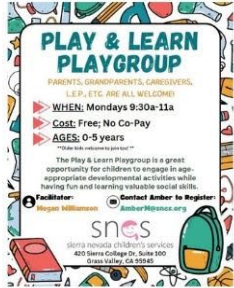

sierra nevada children's services

April 2026

The Learning Center (TLC):

- **Lending Library** – Offering curriculum, music, books, toys and games available for check out.
- **Play Space** – An enriching play space with a stage, costumes and creative play areas.

-Open Play Schedule for the Craig S. Phillips Learning Center-

| Sunday | Monday | Tuesday | Wednesday | Thursday | Friday | Saturday |
|--------|---|---|--|---|---|----------|
| | 03/30 | 03/31 | 1 | 2 | 3 | 4 |
| | Available TLC Hours: 8a-9a & 3p-4:45p | Available TLC Hours: 11:30a-2:30p | Available TLC Hours: 8a-9:30a & 12:00p-4:45p | Available TLC Hours: 8a-9a & 11:30a-4:45p | Available TLC Hours: 8a-1:45p | |
| 5 | 6 | 7 | 8 | 9 | 10 | 11 |
| | Available TLC Hours: 8a-9a & 3p-4:45p | Available TLC Hours: 8a-2:30p | Available TLC Hours: 8a-9:30a & 12:00p-4:45p | Available TLC Hours: 8a-9a & 11:30a-4:45p | Available TLC Hours: 8a-1:45p | |
| 12 | 13 | 14 | 15 | 16 | 17 | 18 |
| | Available TLC Hours: 8a-9a & 3p-4:45p | Available TLC Hours: 8a-2:30p | Available TLC Hours: 8a-9:30a & 3:30p-4:45p | Available TLC Hours: 8a-9a & 11:30a-4:45p | Available TLC Hours: 8a-1:45p | |
| 19 | 20 | 21 | 22 | 23 | 24 | 25 |
| | Available TLC Hours: 8a-9a & 3p-4:45p | Available TLC Hours: 8a-2:30p | Available TLC Hours: 8a-9:30a & 12:00p-4:45p | Available TLC Hours: 8a-9a & 1:30p-4:45p | Available TLC Hours: 8a-1:45p | |
| 26 | 27 | 28 | 29 | 30 | 05/01 | 05/02 |
| | Available TLC Hours: 8a-9a & 3p-4:45p | Available TLC Hours: 8a-2:30p | Available TLC Hours: 8a-9:30a & 12:00p-4:45p | Available TLC Hours: 8a-9a & 11:30a-4:45p | Available TLC Hours: 8a-1:45p | |

LIST OF WEEKLY TLC ACTIVITIES

PLAY & LEARN PLAYGROUP

EVERY MONDAY

9:30-11A
&
1P-2:30P

snos
sierra nevada children's services

PLAY & LEARN PLAYGROUP

Morning
9:30a-11a

REGISTRATION HERE: